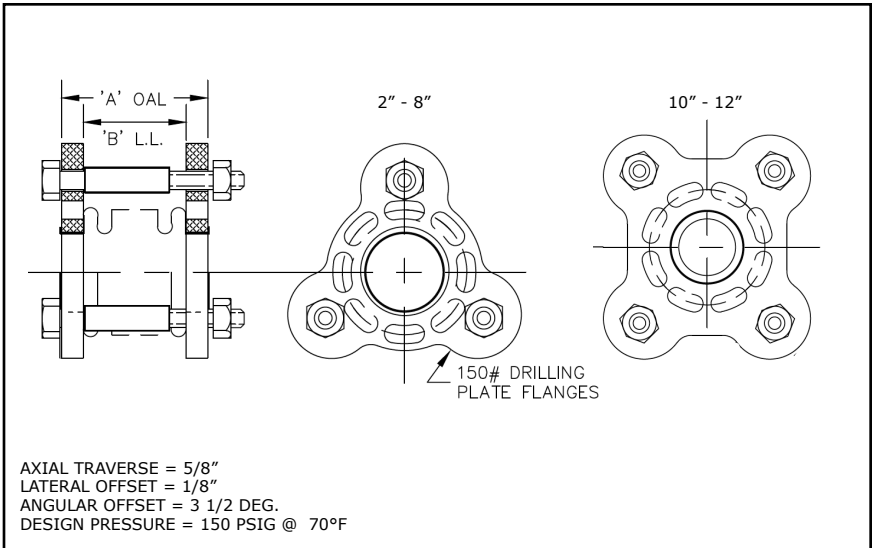

HVAC Products

SUBMITTAL

Mar 2018

150 SERIES PUMP CONNECTOR W/150# VAN STONE FLANGES & TIE RODS

PROJECT:	
CUSTOMER:	
ENGINEER:	
ARCHITECT:	

MATERIALS OF CONSTRUCTION	
BELLOWS:	T-304 STN STL
FLANGES:	CARBON STEEL
BOLT/NUT & SLEEVE:	CARBON STEEL

QTY	ID # OR TAG #	DIA (IN)	KEFLEX PART #	'B' LL	'A' OAL	3D Model (.stp)
		2"	F020150TR2115	3 1/2"	5"	
		2 1/2"	F024150TR2115	3 1/2"	5"	
		3"	F030150TR2115	3 1/2"	5"	
		4"	F040150TR2115	3 1/2"	5"	
		5"	F050150TR2115	3 1/2"	5"	
		6"	F060150TR2115	3 1/2"	5"	
		8"	F080150TR2115	3 1/2"	5"	
		10"	F100150TR2115	3 1/2"	5"	
		12"	F120150TR2115	3 1/2"	5"	