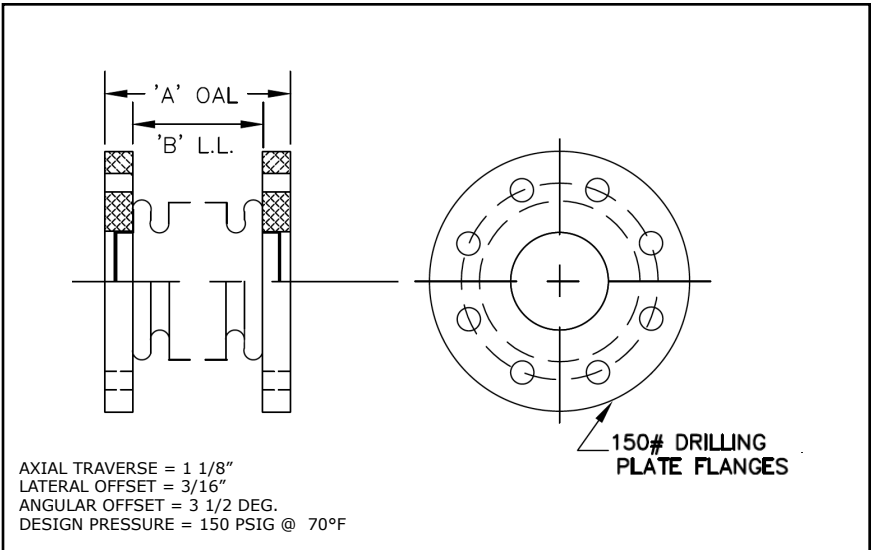

HVAC Products

SUBMITTAL

Mar 2018

1512 SERIES PUMP CONNECTOR W/150# PLATE FLANGES

PROJECT:	
CUSTOMER:	
ENGINEER:	
ARCHITECT:	

MATERIALS OF CONSTRUCTION	
BELLOWS:	T-304 STN STL
FLANGES:	CARBON STEEL

QTY	ID # OR TAG #	DIA (IN)	KEFLEX PART #	'B' LL	'A' OAL	3D Model (.stp)
		2"	F02015121215	4 1/2"	6"	
		2 1/2"	F02415121215	4 1/2"	6"	
		3"	F03015121215	4 1/2"	6"	
		4"	F04015121215	4 1/2"	6"	
		5"	F05015121215	4 1/2"	6"	
		6"	F06015121215	4 1/2"	6"	
		8"	F08015121215	4"	6"	
		10"	F10015121215	6"	8"	
		12"	F12015121215	6"	8"	